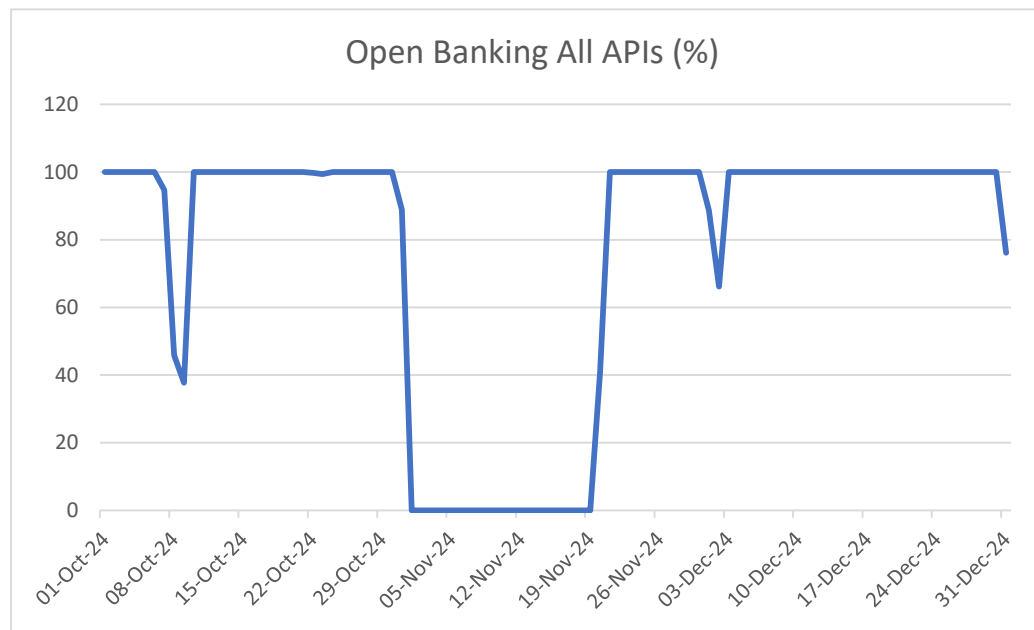

Daily Performance Uptime Q4 2024

Date	Open Banking All APIs (%)
01-Oct-24	100
02-Oct-24	100
03-Oct-24	100
04-Oct-24	100
05-Oct-24	100
06-Oct-24	100
07-Oct-24	94.659
08-Oct-24	45.856
09-Oct-24	37.712
10-Oct-24	100
11-Oct-24	100
12-Oct-24	100
13-Oct-24	100
14-Oct-24	100
15-Oct-24	100
16-Oct-24	100
17-Oct-24	100
18-Oct-24	100
19-Oct-24	100
20-Oct-24	100
21-Oct-24	100
22-Oct-24	99.716
23-Oct-24	99.36
24-Oct-24	100